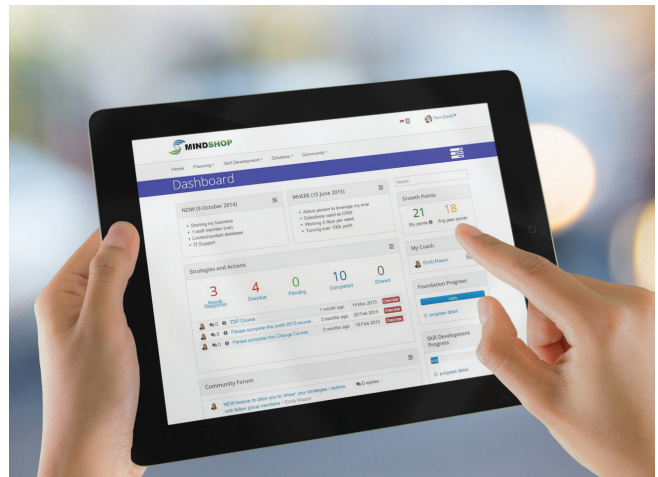

1. **Access the experience** of a senior business advisor as a sounding board and problem solver both face to face and online.
2. **Individual accountability** and improved probability of strategy implementation success is achieved by embedding Mindshop Online into day-to-day learning practices.
3. **Just-in-time learning** when and where you need it, from a combination of online courses, videos and webinars.
4. **A powerful online system** to capture strategies and actions and keep you on track. All in one place, accessible from your PC or mobile phone.
5. **Leverage 120+ tools and resources** to help you deliver a cohesive approach to problem solving and strategy development back in your business.
6. **Access to a network of hundreds of peers online** to encourage sharing of ideas and best practices, and promote collaboration.
7. **Powered by Mindshop** leveraging 25 years of expertise and experience in online learning and development solutions, a regular source of new business innovation.